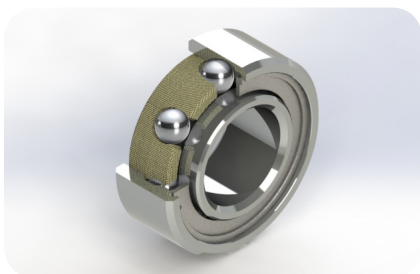

# Maxso® M200E Smart

It is the most economical air driven handpiece in the market with high quality materials and craftsmanship. It's designed to last, perform, and meet all the daily operative needs. It has been a great product for the dealers to compete with direct sale companies and capture the price-conscious customer.

## Single Spray

The precise spray to ensure the best cooling effect to the treatment site.

## Push Button

The simple operation of the push-button chucking system provides quick bur change.

## Technical Data

	Mini Head	Standard Head
Head Size (Width x Height)	10.8mm x 13.0mm	12.5mm x 13.1mm
Drive Air Pressure (PSI)	40-60 PSI	40-60 PSI
Power (WATT)	19	21
Speed (RPM)	400,000	350,000
Rotary Instruments	FG burs according to EN ISO 1797-1:1995	
Ø / max. length (MM)	1.6 / 25	1.6 / 25
Chuck Type	Push Button	Push Button
Water Spray	Single	Single